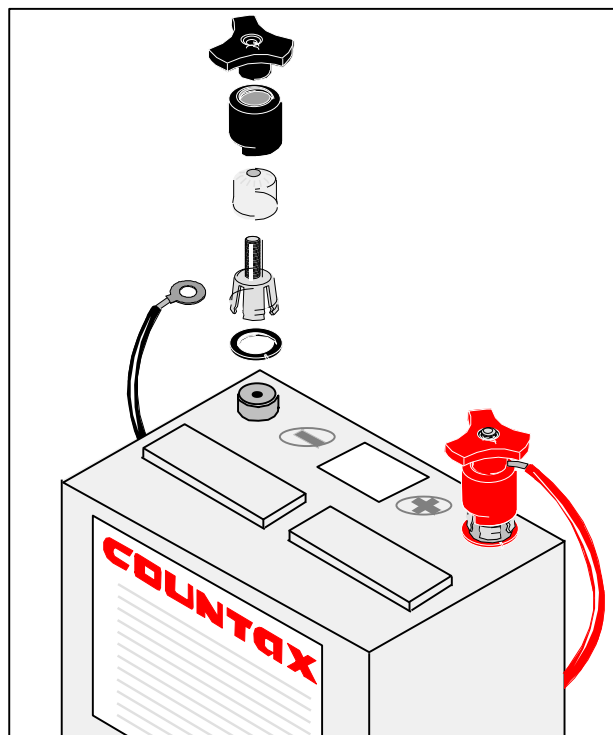

SERVICE BULLETIN

98- 08. 09

DATE: 23/10/98

MODELS CONCERNED: ALL TRACTORS

FROM SERIAL NUMBERS: 81022.....

New Style Battery Clamps

From Serial Number 81022.... a new style of battery clamp and battery lead have replaced the existing. The new parts will be available under part numbers listed below.

Description	Part number
Positive terminal assy	44812701
Negative terminal assy	44812801
Tractor Positive lead	44812601
Tractor Neagtive lead	44812401
Rider Positive lead	44905601
Rider Negative lead	44905701