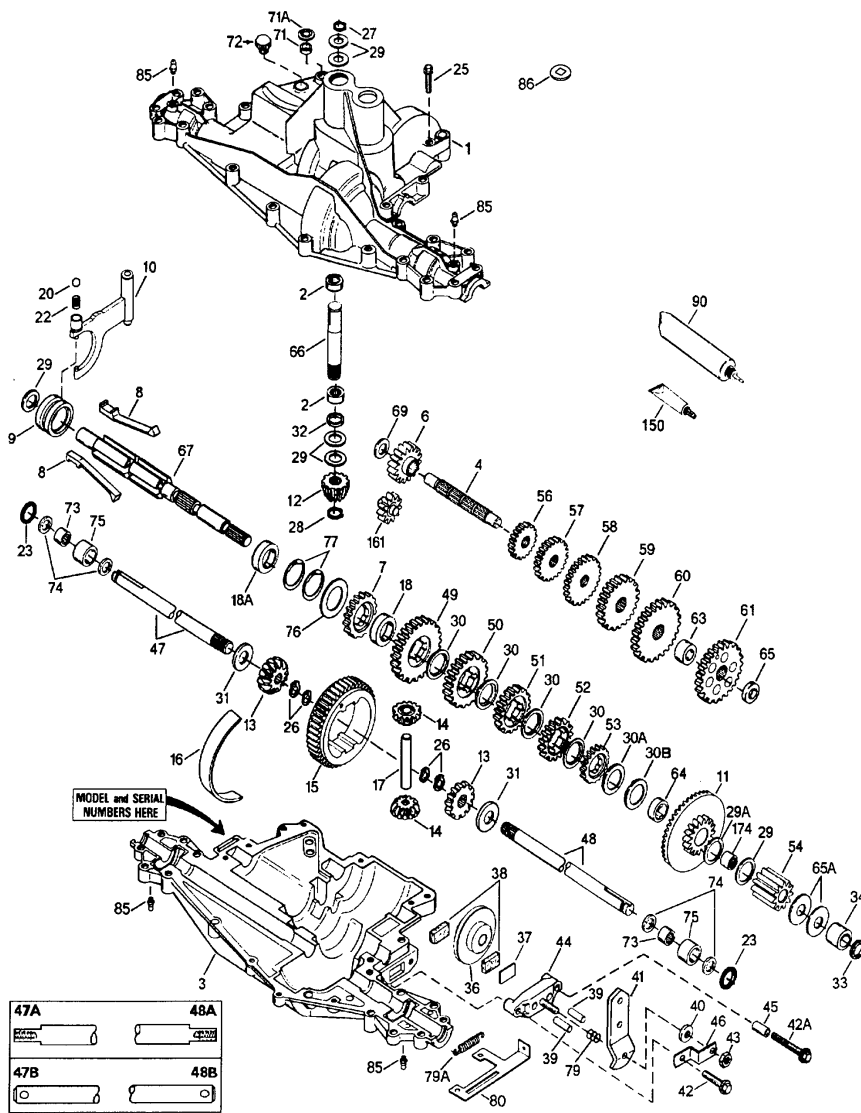

p915.2 915-915-005 / Transaxle

ILLUSTRATION SHOWS TYPICAL PARTS ONLY. ORDER BY PART NUMBER. PARTS NOT LISTED ARE SUPPLIED BY OEM.

Part List

p915.2 915-915-005 / Transaxle

REF #	ITEM #	DESCRIPTION	QTY	REMARK
1	772117	Transaxle Cover	1	
2	780086A	Needle Bearing	2	
3	770110	Transaxle Case	1	
4	776300	Countershaft (4.877" long)	1	
6	778281	Spur Gear (16 teeth)	1	
7	778122A	Spur Gear (22 teeth)	1	
8	792160	Shifter Key	4	
9	784352	Shifter Collar	1	
10	784365	Shift Rod & Fork	1	
11A	778290	Bevel Gear (44 & 16 teeth)	1	
12	778262	Input Bevel Pinion	1	
13	778221	Bevel Gear	2	
14	778068	Bevel Pinion Gear	2	
15	778260	Ring Gear	1	
16	786150	Bearing Strip	1	
17	786139	Drive Pin	1	
18	786147	Neutral Spacer	1	
20	792139	Steel Ball, 3/8" dia.	1	
22	792142	Spring	1	
23	788061	Seal Ring	2	
25	792073A	Screw, 1/4-20 x 1-1/4"	17	
26	792125	Retaining Ring (pkg of 2)	4	
27	792035	Retaining Ring	1	
28	788040	Retaining Ring	1	
29	780072	Thrust Washer	5	
30	780108	Thrust Washer	3	
30A	780145	Thrust Washer	1	
30B	780178	Thrust Washer	1	
31	780001	Washer	2	
32	792001	"O" Ring	1	
33	788076	Square Cut Seal	1	
34	780105A	Bushing	1	
36	790071	Brake Disk	1	
37	790007	Brake Pad Plate	1	
38	799021	Brake Pad (pkg of 2)	2	
39	786026	Dowel Pin	2	
40	792076A	Flat washer	1	
41	790045	Brake Lever	1	
42	792073A	Screw, 1/4-20 x 1-1/4"	2	
43	792075	Lock Nut, 5/16-24	1	
44	790025	Brake Pad Holder	1	
46	786086	Brake Lever Bracket	1	
47	774930	Axle (16-3/4" long)	1	
48	774931	Axle (11-9/16" long)	1	
49	778284	Spur Gear (26 teeth)	1	
50	778123A	Spur Gear (25 teeth)	1	
51	778122A	Spur Gear (22 teeth)	1	
52	778273	Spur Gear (19 teeth)	1	
54	778263	Spur Gear (11 teeth)	1	
56	778283	Spur Gear (14 teeth)	1	
57	778127A	Spur Gear (25 teeth)	1	
58	778128A	Spur Gear (28 teeth)	1	
59	778129A	Spur Gear (30 teeth)	1	
61	778265	Spur Gear (34 teeth)	1	
65	780162	Thrust Washer	1	
65A	780160	Thrust Washer	2	
66	776299	Input Shaft (3.522" long)	1	
67	776352	Brake Shaft (4-keyed)	1	
69	780161	Thrust Washer	1	
71	788069	Square Cut Seal	1	
77	788078A	Inverted Retaining Ring (pkg of 2)	1	
79	792144	Brake Spring	1	
90	788067B	Grease	1	32 oz. bottle Bentonite grease
150	510334	Gasket Eliminator (Loctite #515)	1	
161	776302	Reverse Idler Ass'y	1	
174	780085	Needle Bearing	1	
799A	799002	Shifter Key Set (Incl. 4 of 8)		
799B	799004	Differential Gear Set		(steel) Incl. 13 & 14
799C	799005	Ring Gear & Spur Gear Set		Incl. 15 & 54
799D	799010	Shifting Gear Set		(steel) Incl. 51 & 58
799E	799019	Detent Spring & Ball Set		Incl. 20 & 22
799F	799020	Brake Disk Set		(Incl. 36, 37 & 2 of 38)