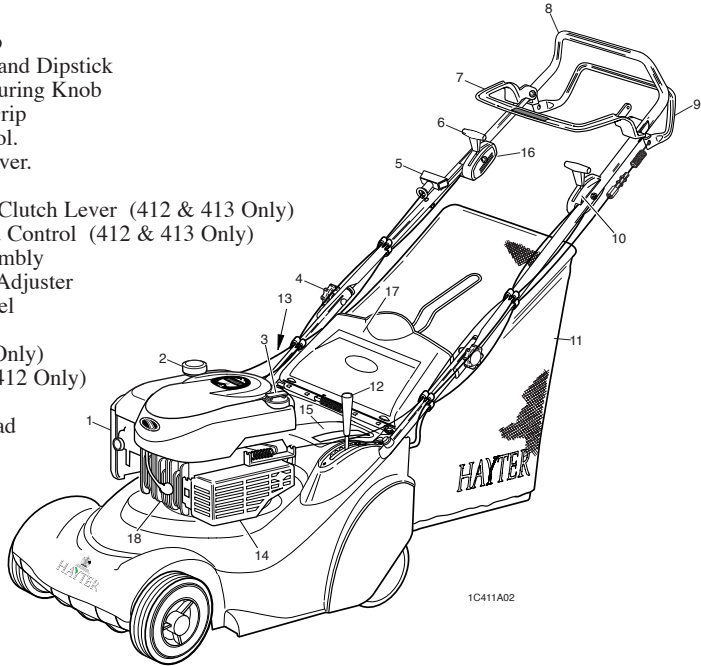

Harrier 41

CODES		
410A	412A	413A
(Push)	(Electric Start)	(Auto Drive)
	Variable Speed	Variable Speed

OWNER'S HANDBOOK

(English Version)

FROM SERIAL NO:

410A001001, 412A001001, 413A001001

ISSUE 26.10.04

HANDBOOK: 410092 (REV .1.)

Main Features

- 1 Air Cleaner
- 2 Fuel Filler Cap
- 3 Oil Filler Cap and Dipstick
- 4 Handlebar Securing Knob
- 5 Engine Start-Grip
- 6 Throttle Control.
- 7 Engine Stop lever.
- 8 Handlebar
- 9 Ground Drive Clutch Lever (412 & 413 Only)
- 10 Variable Speed Control (412 & 413 Only)
- 11 Grassbag Assembly
- 12 Height of Cut Adjuster
- 13 Serial No. Label
- 14 Exhaust Guard
- 15 Battery (412 Only)
- 16 Ignition Key (412 Only)
- 17 Rear Deflector
- 18 Spark Plug Lead

1C411A02

Specifications

Code	410A	412A	413A
Engine	Briggs & Stratton Quantum XTS 50 IC	Briggs & Stratton Quantum XTS 50 IC	Briggs & Stratton Quantum XTS 50 IC
Engine type	12F802-1325-01	12F807-1324-01	12F802-1325-01
Engine/			
Cutterbar speed	3000 rpm	3000 rpm	3000 rpm
Fuel type	Unleaded petrol	Unleaded petrol	Unleaded petrol
Fuel capacity	1.5 litres	1.5 litres	1.5 litres
Oil type	SAE 30 engine oil	SAE 30 engine oil	SAE 30 engine oil
Oil sump capacity	0.6 litres	0.6 litres	0.6 litres
Cutting width	410mm	410mm	410mm
Cutting height	13 - 60mm	13 - 60mm	13 - 60mm
Overall dimensions	1050 x 446 x 1375mm	1050 x 446 x 1375mm	1050 x 446 x 1375mm
Dry Weight	35 Kg	39.5 Kg	35.5 Kg